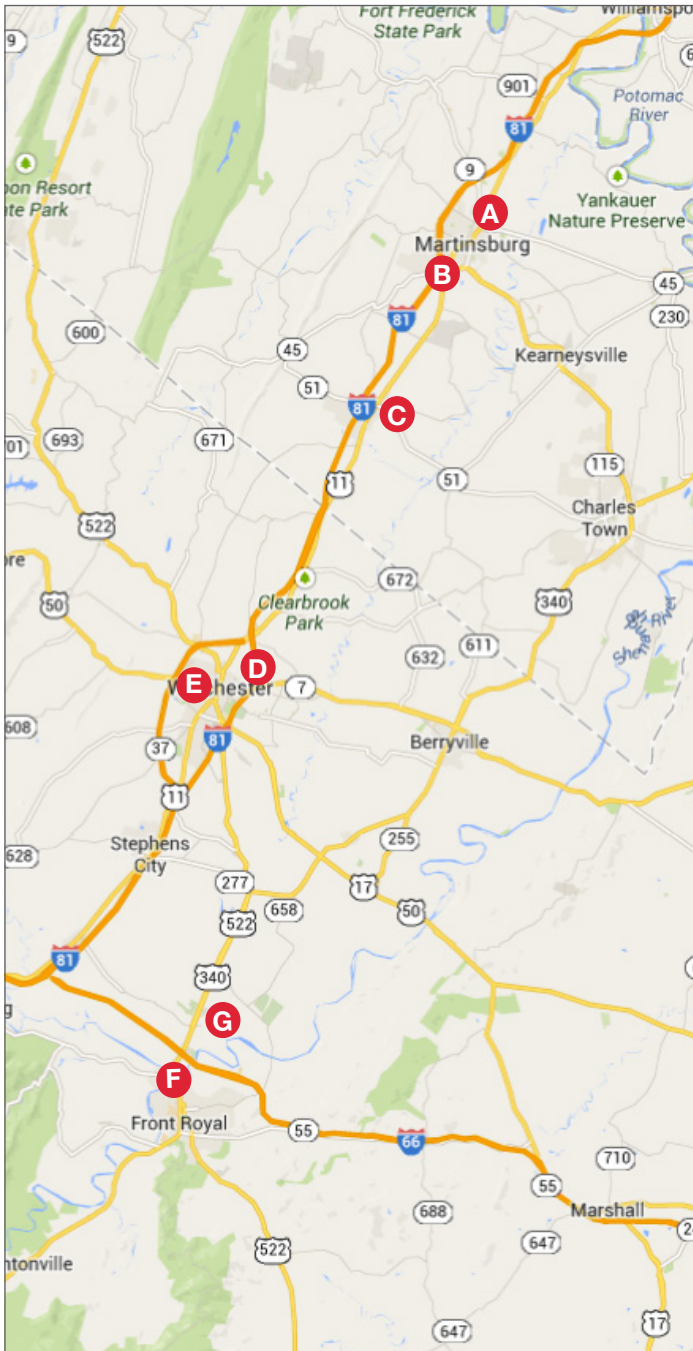

THE AIKENS GROUP
 FAMILY OF HOTELS

A Comfort Inn
Exit 16E on I-81
 1872 Edwin Miller Blvd | Martinsburg, WV 25404
 (304) 263-6200

B Hilton Garden Inn - Martinsburg
Exit 12 on I-81
 65 Priority Drive | Martinsburg, WV, 25401
 (304) 263-0101

C Hampton Inn - Inwood
Exit 5 on I-81
 4758 Gerrardstown Road | Inwood, WV 25428
 (304) 229-6677

D Hampton Inn North and Convention Center
Exit 315 on I-81
 1204 Berryville Avenue | Winchester, VA 22601
 (540) 678-4000

G TownePlace Suites
Exit 6 on I-66
 85 Caroline Drive | Front Royal, VA 22630
 (540) 749-0033

BY CHOICE HOTELS

AIKENS FAMILY OF HOTELS AMENITY MATRIX

	WEST VIRGINIA			VIRGINIA			
	Comfort Inn	Hilton Garden Inn	Hampton Inn	Hampton Inn North & Convention Center	Hilton Garden Inn	Hampton Inn Front Royal	Townplace Suites Front Royal
Free WiFi	Green	Green	Green	Green	Green	Green	Green
Business Center	Green	Green	Green	Green	Green	Green	Green
Fitness Center	Green	Green	Green	Green	Green	Green	Green
Refrigerator & Microwave	Green	Green	Green	Green	Green	Green	Green
Laundry Facilities	Green	Green	Green	Green	Green	Green	Green
Indoor Pool	Grey	Green	Grey	Grey	Green	Grey	Grey
Indoor Hot Tub	Grey	Green	Grey	Grey	Green	Grey	Grey
Seasonal Pool	Green	Grey	Green	Green	Grey	Green	Green
Whirlpool Suites	Green	Grey	Green	Green	Grey	Green	Grey
Pantry Store	Grey	Green	Grey	Grey	Green	Grey	Green
Restaurant	Grey	Green	Grey	Grey	Green	Grey	Grey
Bar	Grey	Green	Grey	Grey	Green	Grey	Grey
Meeting Rooms	Green	Green	Grey	Green	Green	Green	Grey
Board Room	Green	Green	Grey	Green	Green	Green	Grey
Kitchenette	Green	Grey	Green	Green	Green	Green	Green
Outdoor Grill	Green	Grey	Green	Grey	Green	Green	Green