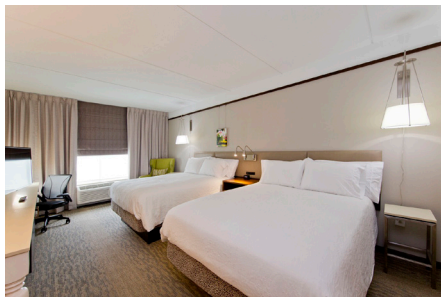

Hilton Garden Inn - Martinsburg