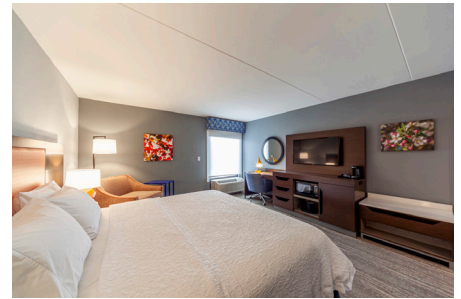

Hampton Inn - Winchester