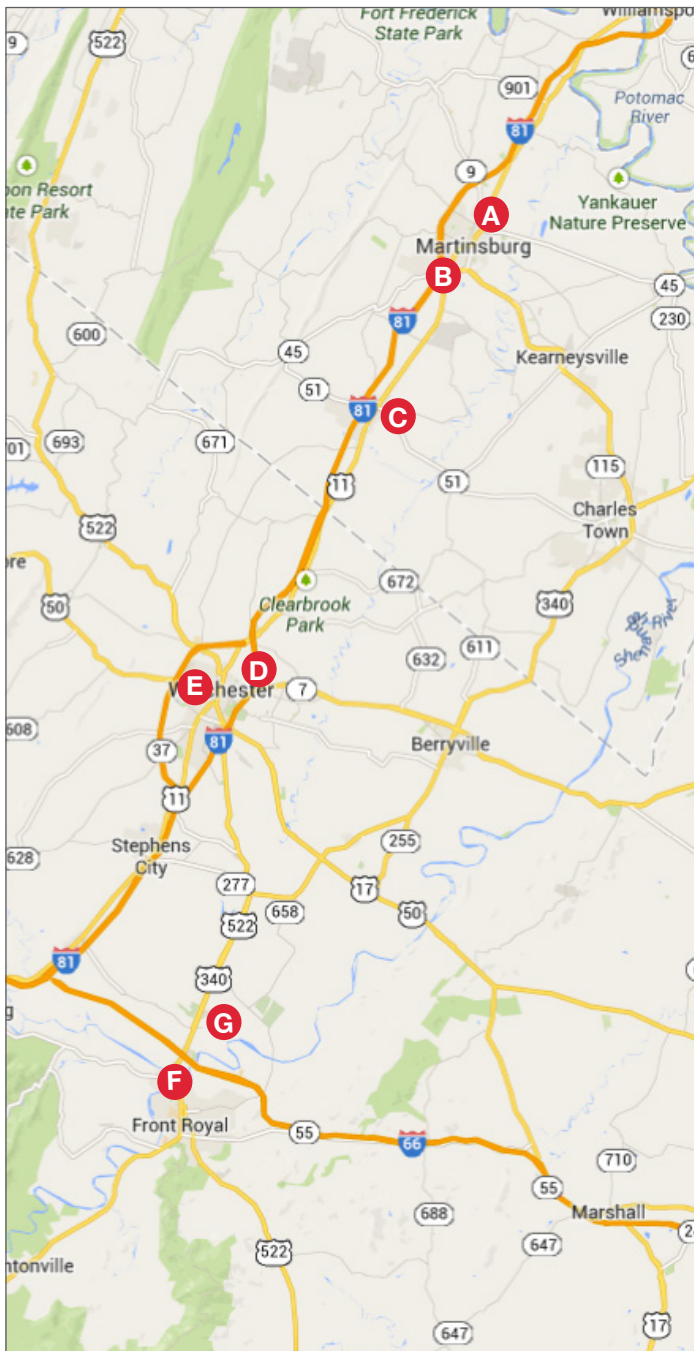

THE AIKENS GROUP FAMILY OF HOTELS

- A Comfort Inn**
Exit 16E on I-81
1872 Edwin Miller Blvd | Martinsburg, WV 25404
(304) 263-6200
- B Hilton Garden Inn - Martinsburg**
Exit 12 on I-81
65 Priority Drive | Martinsburg, WV, 25401
(304) 263-0101
- C Hampton Inn - Inwood**
Exit 5 on I-81
4758 Gerrardstown Road | Inwood, WV 25428
(304) 229-6677
- D Hampton Inn North and Convention Center**
Exit 315 on I-81
1204 Berryville Avenue | Winchester, VA 22601
(540) 678-4000
- E Hilton Garden Inn**
Exit 313 I-81 N, 313B I-81 S
120 Wingate Drive | Winchester, VA 22601
(540) 722-8881
- F Hampton Inn - Front Royal**
Exit 6 on I-66
9800 Winchester Road | Front Royal, VA 22630
(540) 635-1882
- G TownePlace Suites**
Exit 6 on I-66
Exit 6 on I-66
5 Caroline Drive | Front Royal, VA 22630
(540) 749-0033

BY CHOICE HOTELS

AIKENS FAMILY OF HOTELS AMENITY MATRIX

	WEST VIRGINIA			VIRGINIA			
	Comfort Inn	Hilton Garden Inn	Hampton Inn	Hampton Inn North & Convention Center	Hilton Garden Inn	Hampton Inn Front Royal	Townplace Suites Front Royal
Free WiFi	Green	Green	Green	Green	Green	Green	Green
Business Center	Green	Green	Green	Green	Green	Green	Green
Fitness Center	Green	Green	Green	Green	Green	Green	Green
Refrigerator & Microwave	Green	Green	Green	Green	Green	Green	Green
Laundry Facilities	Green	Green	Green	Green	Green	Green	Green
Indoor Pool	Grey	Green	Grey	Grey	Green	Green	Grey
Indoor Hot Tub	Green	Green	Green	Green	Green	Green	Green
Seasonal Pool	Green	Green	Green	Green	Green	Green	Green
Whirlpool Suites	Green	Green	Green	Green	Green	Green	Green
Pantry Store	Green	Green	Green	Green	Green	Green	Green
Restaurant	Green	Green	Green	Green	Green	Green	Green
Bar	Green	Green	Green	Green	Green	Green	Green
Meeting Rooms	Green	Green	Green	Green	Green	Green	Green
Board Room	Green	Green	Green	Green	Green	Green	Green
Kitchenette	Green	Green	Green	Green	Green	Green	Green
Outdoor Grill	Green	Green	Green	Green	Green	Green	Green