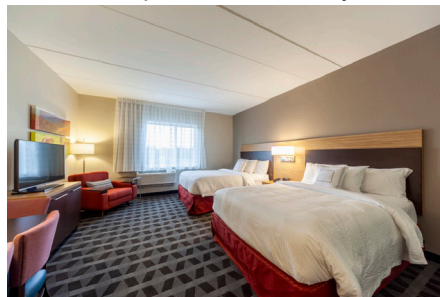

Townplace Suites - Front Royal